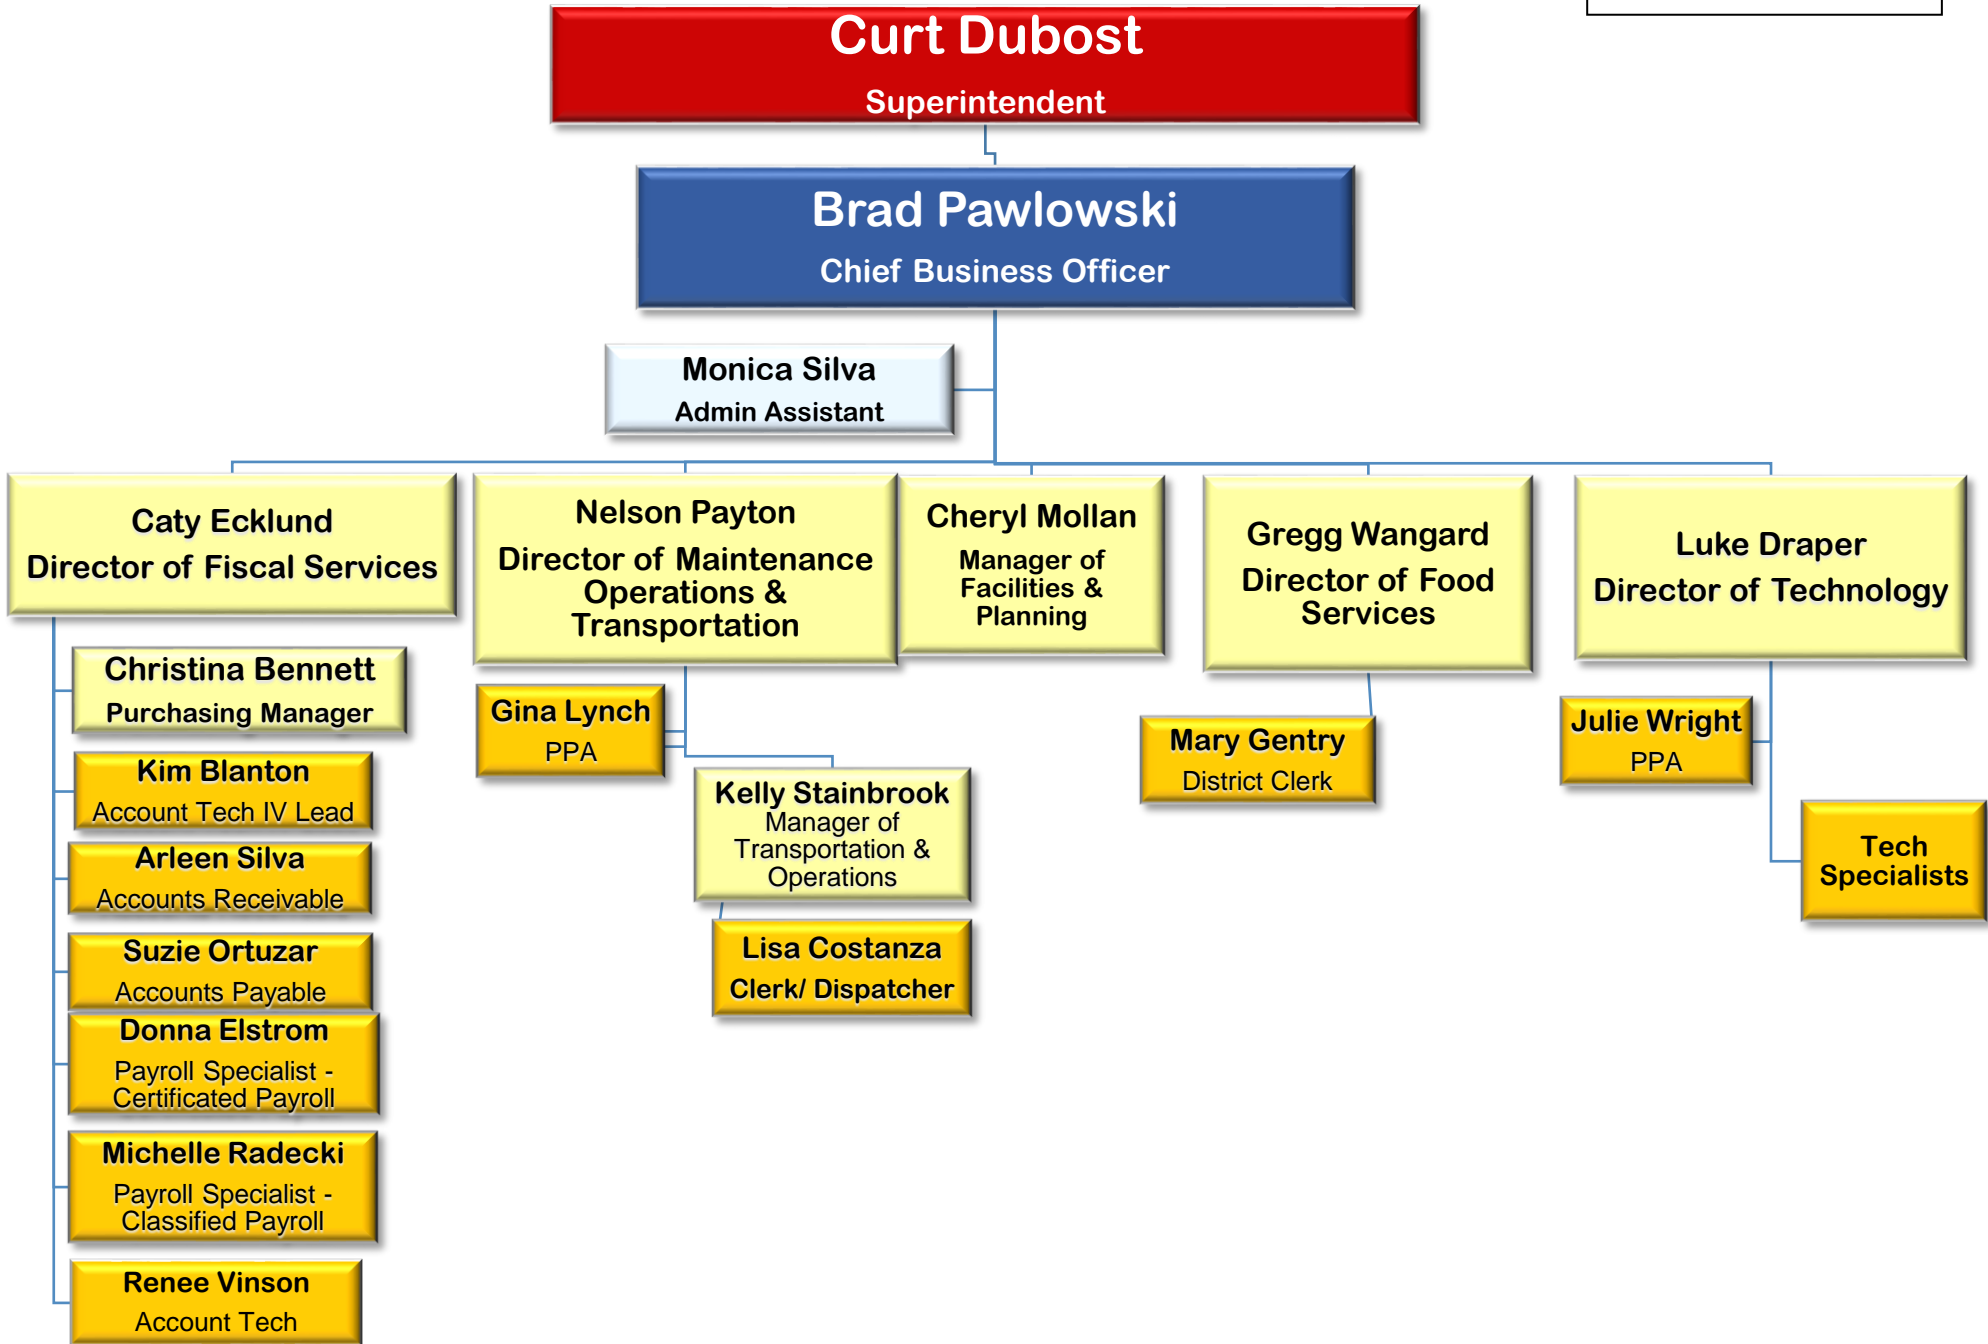

Business Services

	Superintendent		Officer		Confidential		Certificated Mgmt		Classified Mgmt		Certificated		Classified